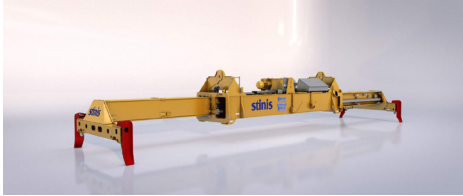

SPLIT-HEADBLOCK

Spreaders

1 STINIS SPLIT-HEABLOCK

Operation	Automatique
Spreader control	Hydraulique
ISO container sizes	Seul ou en tandem

2 SPREADER FIXE

Operation	Automatique
Spreader control	Hydraulique
ISO container sizes	1×40' et 1×45'

3 LONG-TWIN

Operation	Automatique
Spreader control	Hydraulique
ISO container sizes	1×20', 1×30', 1×40' 1×45' et 2×20'