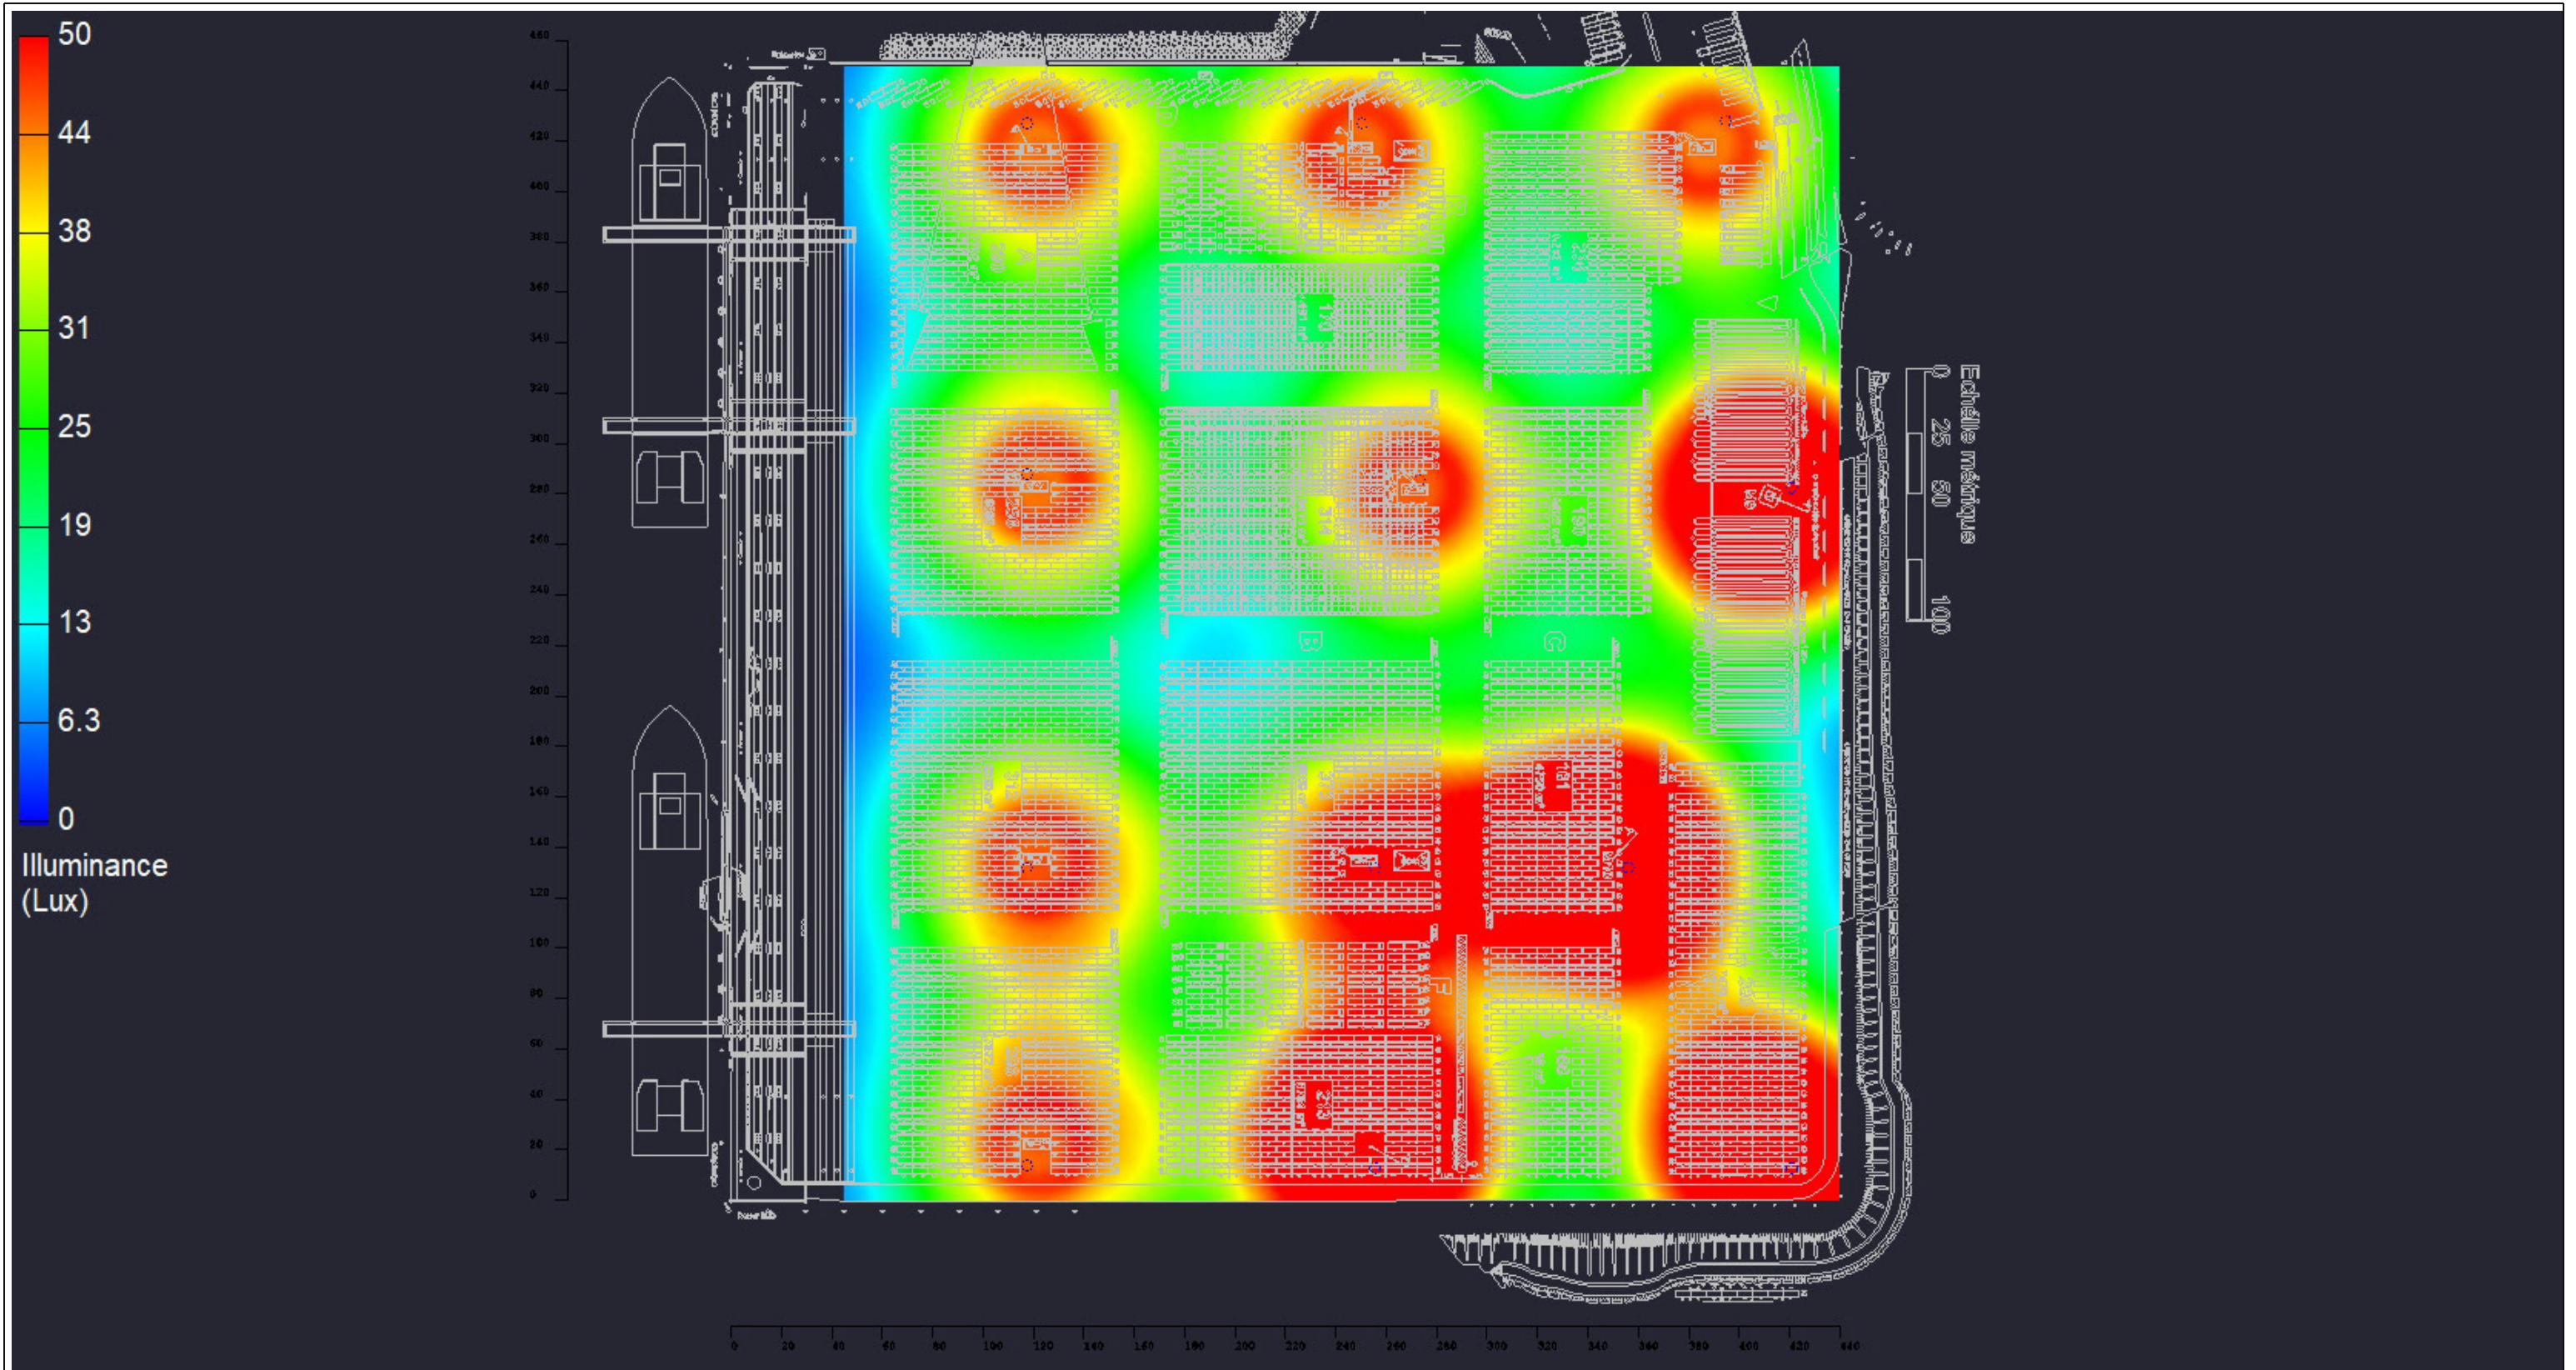

PHOENIX®
DURABILITY X DESIGN™

Design by
EL

Checked by
BC

Approved by
Phoenix Lighting

Filename: Martinique HM.AGI

Date: 3/25/2020

Sales Contact:
Rene Tarapanoff
rtarapanoff@phoenixlighting.com
Tel. +351 932 493 573

Grand Port Maritime de la Martinique - High Mast retrofit